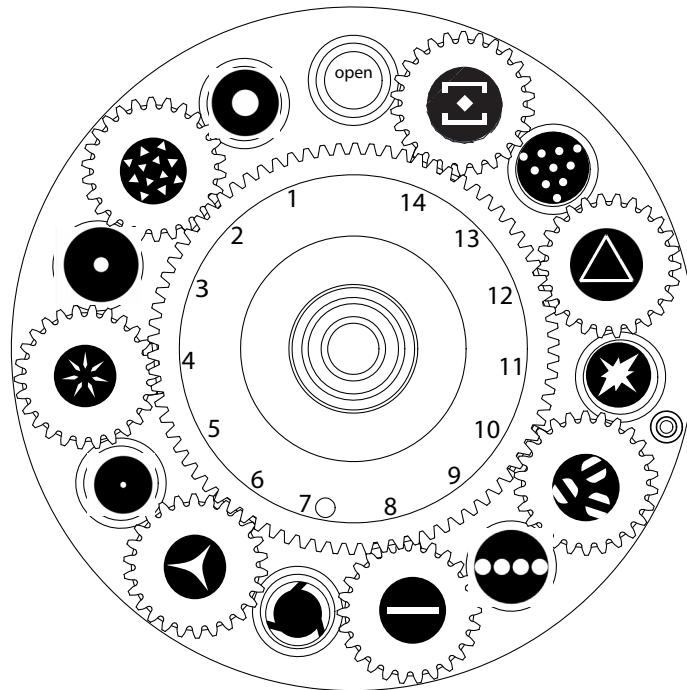

## Operation

### Gobo Wheel

The Rogue Outcast 1L Beam includes one gobo wheel with 14 fixed gobos plus open. The diagram shows the gobo number on the wheel as numbered in the [Address](#) tables.

### Color Wheel

The Rogue Outcast 1L Beam includes one color wheel with 14 fixed colors plus open (white), as indicated below. The diagram shows the color number on the wheel, as numbered in the [Address](#) tables.