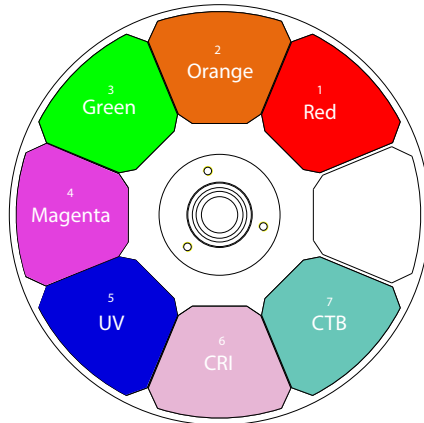

## Color Wheel

## Gobo Designs

**Gobo Wheel 1**  
Rotating gobo wheel

**Gobo Wheel 2**  
Static gobo wheel

Gobo Wheel	Gobo #	Description	Gobo Wheel	Gobo #	Description
1	1	Sail boats	2	1	Beam
	2	Radial dot		2	Bars
	3	Bar		3	Circles
	4	Bolts		4	Breakup
	5	Shower glass		5	Dots
	6	Ballistic clouds		6	Circuits
	7	Four eyes		7	Triangles
				8	Forest
				9	Rainbows

## Rotating Gobo Dimensions