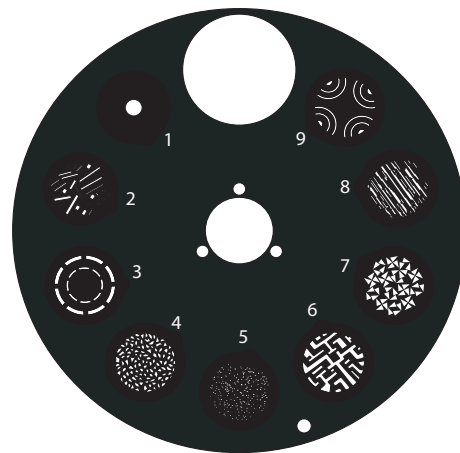

## Color Wheel

## Gobo Designs

**Gobo Wheel 1**  
Rotating gobo wheel

**Gobo Wheel 2**  
Static gobo wheel

Gobo Wheel	Gobo #	Description	Gobo Wheel	Gobo #	Description
1	1	Sail boats	2	1	Beam
	2	Radial dot		2	Bars
	3	Bar		3	Circles
	4	Bolts		4	Breakup
	5	Shower glass		5	Dots
	6	Ballistic clouds		6	Circuits
	7	Four eyes		7	Triangles
				8	Forest
				9	Rainbows

## Rotating Gobo Dimensions