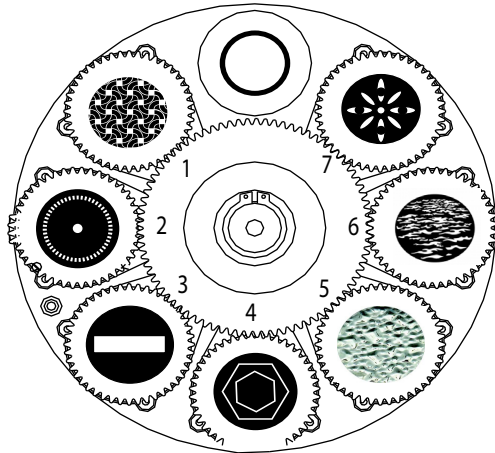

## Color Wheel

## Gobo Designs

**Gobo Wheel 1**  
Rotating gobo wheel

**Gobo Wheel 2**  
Static gobo wheel

Gobo Wheel	Gobo #	Description	Gobo Wheel	Gobo #	Description
1	1	Sail boats	2	1	Beam
	2	Radial dot		2	Bars
	3	Bar		3	Circles
	4	Bolts		4	Breakup
	5	Shower glass		5	Dots
	6	Ballistic clouds		6	Circuits
	7	Four eyes		7	Triangles
				8	Forest
				9	Rainbows

## Rotating Gobo Dimensions