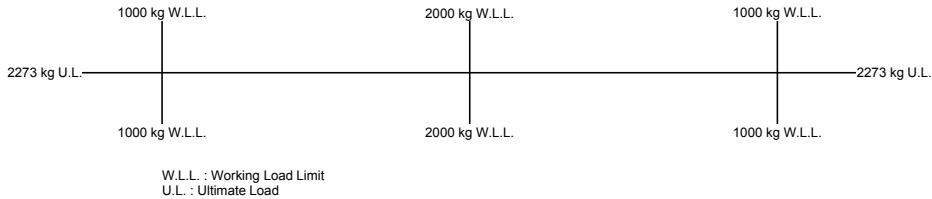

SPREADER BAR

MATERIAL	Steel
COLOUR	Natural
FABRICATION	Fabricated by Certified Welders

W.L.L. and U.L. as noted above