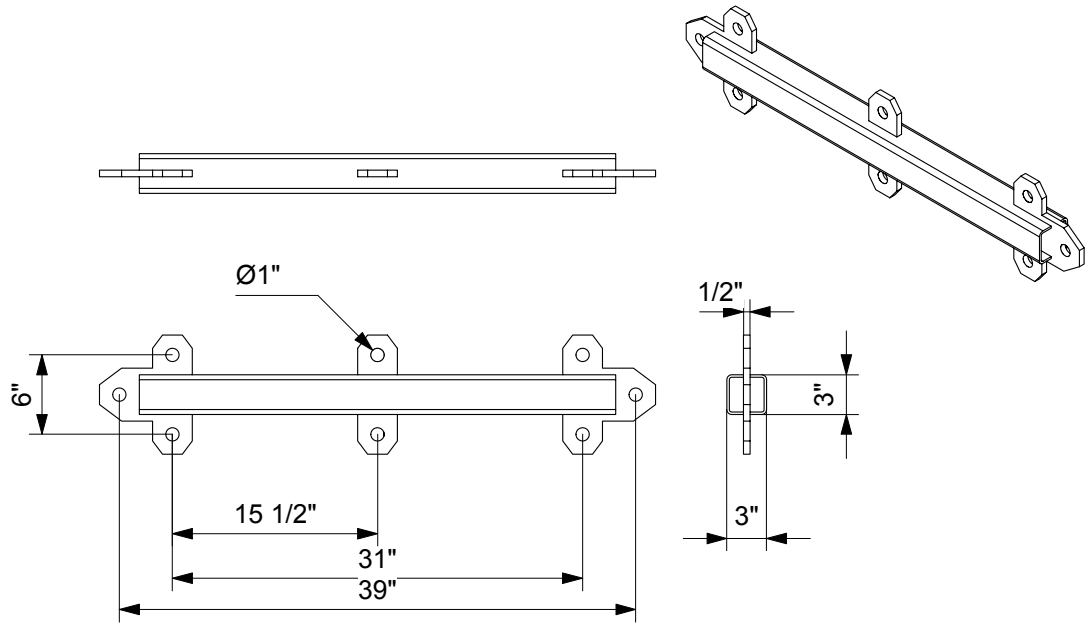

SPREADER BAR

MATERIAL	Steel
COLOUR	Natural
FABRICATION	Fabricated by Certified Welders

W.L.L. and U.L. as noted above