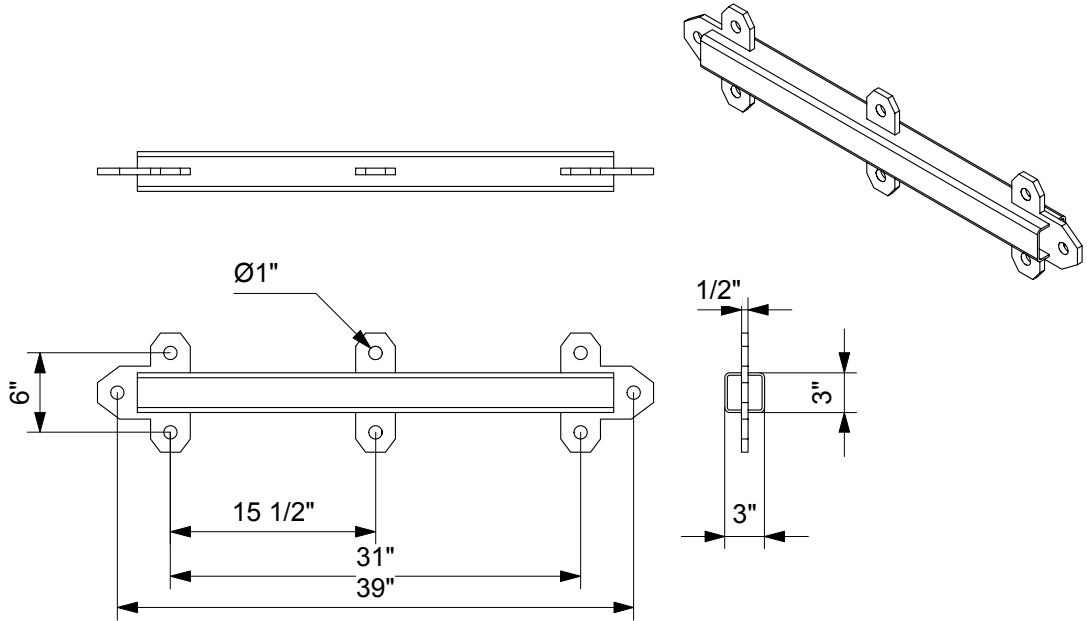

SPREADER BAR

MATERIAL	Steel
COLOUR	Natural
FABRICATION	Fabricated by Certified Welders

W.L.L. and U.L. as noted above