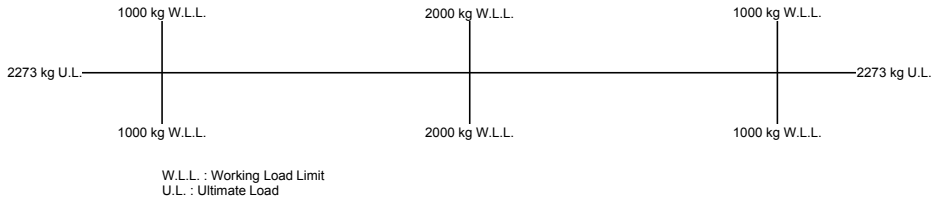

SPREADER BAR

MATERIAL	Steel
COLOUR	Natural
FABRICATION	Fabricated by Certified Welders

W.L.L. and U.L. as noted above